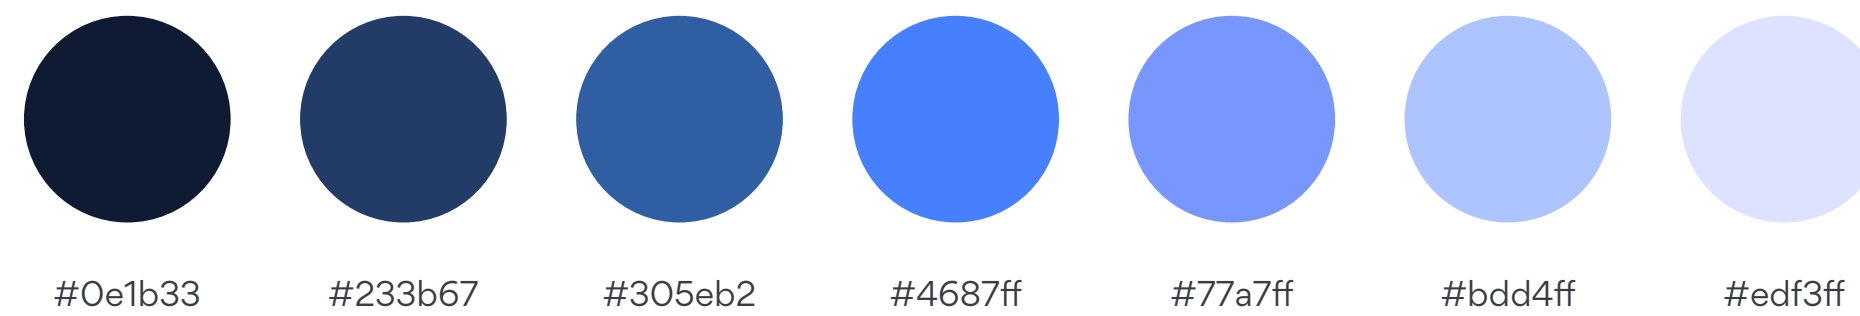

Button

Press this button

Button

Secondary colors

Use these colors when you need extra attention to specific graphic elements.

Purple
Hex: #7f7aee

Pink
Hex: #f95f83

Accent colors

Some objects have a specific color associated with them (e.g.: the Android character is green). Use these colors only when it's necessary to define the relevant object.

Red
Hex: #f64f64

Orange
Hex: #ff7e23

Green
Hex: #27be56

Shades of everything

This wide range of shades is used ONLY for illustrations.

Shades of grey

Shades of blue

Shades of purple

Shades of everything

This wide range of shades is used ONLY for illustrations.

Shades of pink

#642634

#95394f

#c74c69

#f95f83

#fb8fa8

#fdbfcd

#feeff3